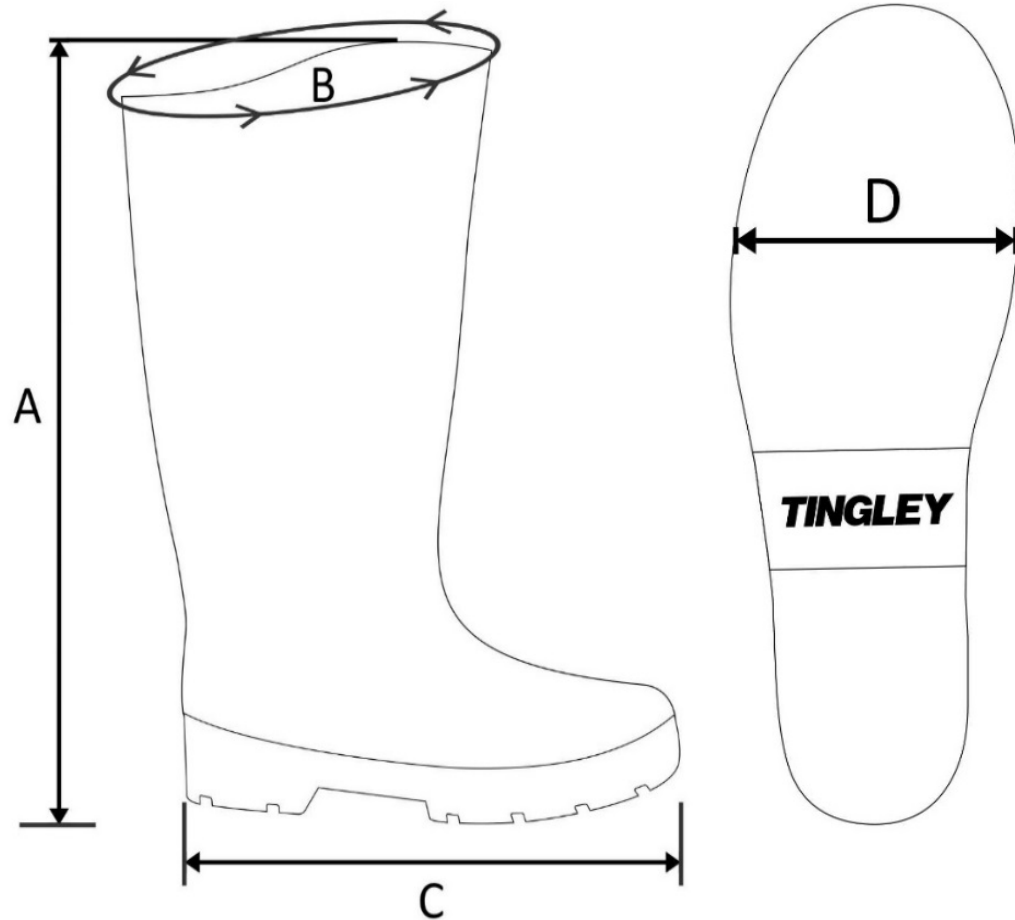

## Style #MB816B Sigma® Metatarsal Boot

A = Height (Outsole to Topline)  
B = Topline Circumference  
C = Footbed (Heel to Toe)  
D = Width (Footbed Ball)  
(All Dimensions are in inches)

SIZE	A	B	C	D
6	16.3		11.0	4.0
7	16.3		11.4	4.2
8	16.3		11.8	4.3
9	16.3		12.0	4.4
10	16.3		12.4	4.5
11	16.3		12.8	4.6
12	16.3		13.1	4.8
13	16.3		13.4	4.9
14	16.3		13.8	5.0
15	16.3		14.0	5.2