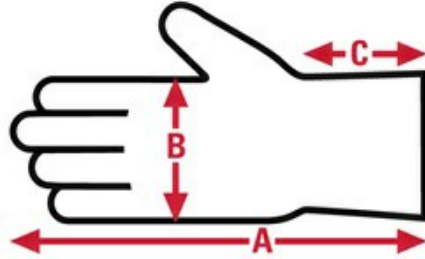

4300
Red Ram
Welder
Specification Sheet

Item No:	Size:	A:	B:	C:	Case Weight	UOM Weight
4300	X - Large	13.688	6.689	5.188	51.354 lb.	8.559

MCR Safety - 1255 Schilling Blvd. W. - Collierville, TN 38017 - USA

Phone: 901-795-5810 - Toll Free: 800-955-6887 - Fax: 800-999-3908 - Web: www.mcrcsafety.com

©2018 MCR Safety - All Rights Reserved